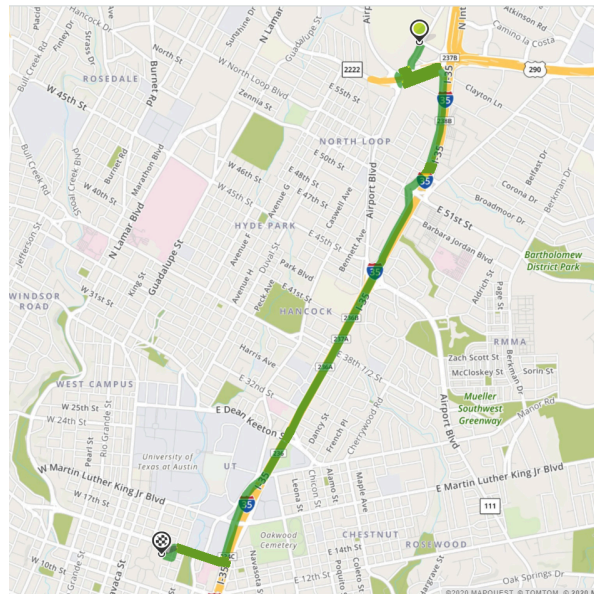

Directions from the Holiday Inn to the Texas State Capitol

Holiday Inn Austin Midtown
6000 Middle Fiskville Road
Austin, Texas 78752

1. Head northeast on Middle Fiskville Rd. (directly in front of the hotel) (.5 mi)
2. Sharp right onto E. Huntland Dr. (141 feet)
3. Turn right onto N 1-35 frontage road. (.1 mi)
4. Merge onto I-35 via the ramp on the left to US-290 W (3.4 mi)
5. Take exit 235A for 15th St. (.5 mi)
6. Turn right onto E 15th St. (.5 mi)
7. To the Capitol Visitors Parking Garage:
 - a. Turn left on San Jacinto and drive two blocks.
 - b. Take a left on E 13th Street. (drive less than half a block)
 - c. Enter Visitor Parking Garage on the right.

Legislative Breakfast starting at 7:30 in the Legislative Conference Center
(Room E2.002)